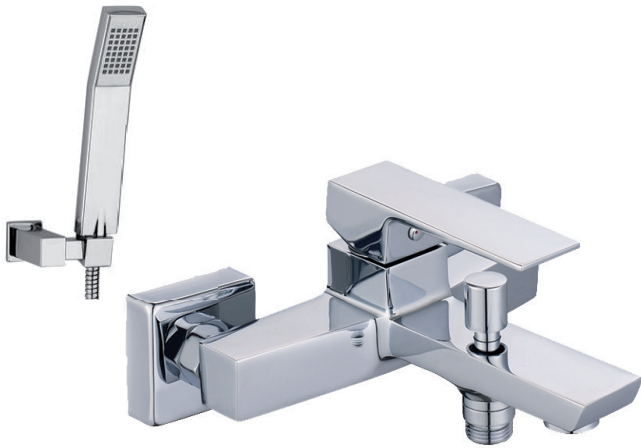

Cartuccia ø 25 Cartridge ø 25

Miscelatore monocomando per lavabo con scarico click-clack in ottone 1"1/4
Wash basin single lever mixer with brass click-clack drain 1"1/4

cod.	pz. x conf.	euro cad.
C100000000	12	87,500

Cartuccia ø 25 Cartridge ø 25

Miscelatore monocomando per bidet con scarico click-clack in ottone 1"1/4
Bidet single lever mixer with brass click-clack drain 1"1/4

cod.	pz. x conf.	euro cad.
C101000000	12	87,500

Cartuccia ø 25 Cartridge ø 25

Miscelatore monocomando per lavello con canna girevole
Sink single lever mixer with swivel spout

cod.	pz. x conf.	euro cad.
C110000000	12	107,500

Cartuccia \varnothing 25 Cartridge \varnothing 25

Miscelatore monocomando per vasca esterno con doccetta e flessibile
Bath single lever external mixer with shower and flexible

cod.	pz. x conf.	euro cad.
C102000000	12	120,000

Cartuccia \varnothing 35 Cartridge \varnothing 35