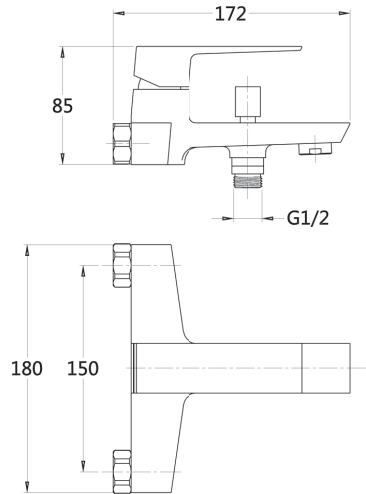

Cartuccia ø 25 Cartridge ø 25

Miscelatore monocomando per lavabo con scarico click-clack in ottone 1"1/4
Wash basin single lever mixer with brass click-clack drain 1"1/4

cod.	pz. x conf.	euro cad.
C100000000	12	87,500

Cartuccia ø 25 Cartridge ø 25

Miscelatore monocomando per bidet con scarico click-clack in ottone 1"1/4
Bidet single lever mixer with brass click-clack drain 1"1/4

cod.	pz. x conf.	euro cad.
C101000000	12	87,500

Cartuccia ø 25 Cartridge ø 25

Miscelatore monocomando per lavello con canna girevole
Sink single lever mixer with swivel spout

cod.	pz. x conf.	euro cad.
C110000000	12	107,500

Cartuccia \varnothing 25 Cartridge \varnothing 25