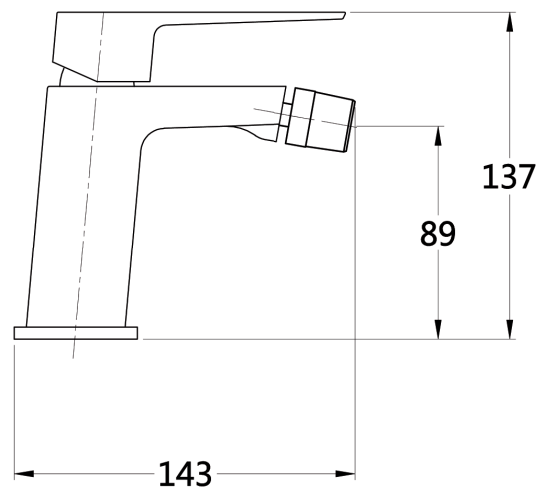

Cartuccia ø 25 Cartridge ø 25

Miscelatore monocomando per lavabo con scarico click-clack in ottone 1"1/4
Wash basin single lever mixer with brass click-clack drain 1"1/4

cod.	pz. x conf.	euro cad.
C100000000	12	87,500

Cartuccia ø 25 Cartridge ø 25

Miscelatore monocomando per bidet con scarico click-clack in ottone 1"1/4
Bidet single lever mixer with brass click-clack drain 1"1/4

cod.	pz. x conf.	euro cad.
C101000000	12	87,500

Cartuccia ø 25 Cartridge ø 25

Miscelatore monocomando per lavello con canna girevole
Sink single lever mixer with swivel spout

cod.	pz. x conf.	euro cad.
C110000000	12	107,500

Cartuccia \varnothing 25 Cartridge \varnothing 25

Miscelatore monocomando per vasca esterno con doccetta e flessibile
Bath single lever external mixer with shower and flexible

cod.	pz. x conf.	euro cad.
C102000000	12	120,000

Cartuccia \varnothing 35 Cartridge \varnothing 35