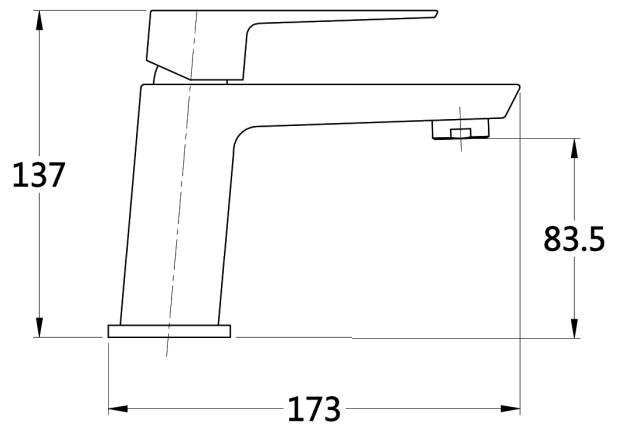

Cartuccia ø 25 Cartridge ø 25

Miscelatore monocomando per lavabo con scarico click-clack in ottone 1"1/4
Wash basin single lever mixer with brass click-clack drain 1"1/4

cod.	pz. x conf.	euro cad.
C100000000	12	87,500

Cartuccia ø 25 Cartridge ø 25

Miscelatore monocomando per bidet con scarico click-clack in ottone 1"1/4
Bidet single lever mixer with brass click-clack drain 1"1/4

cod.	pz. x conf.	euro cad.
C101000000	12	87,500

Cartuccia ø 25 Cartridge ø 25

Miscelatore monocomando per lavello con canna girevole
Sink single lever mixer with swivel spout

cod.	pz. x conf.	euro cad.
C110000000	12	107,500

Cartuccia \varnothing 25 Cartridge \varnothing 25