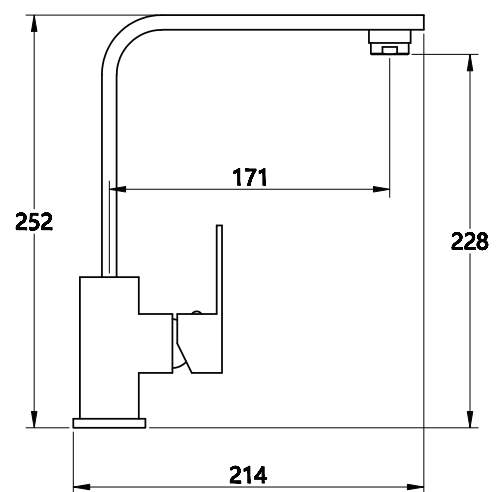

Cartuccia ø 25 Cartridge ø 25

Miscelatore monocomando per lavabo con scarico click-clack in ottone 1"1/4
Wash basin single lever mixer with brass click-clack drain 1"1/4

cod.	pz. x conf.	euro cad.
C100000000	12	87,500

Cartuccia ø 25 Cartridge ø 25

Miscelatore monocomando per bidet con scarico click-clack in ottone 1"1/4
Bidet single lever mixer with brass click-clack drain 1"1/4

cod.	pz. x conf.	euro cad.
C101000000	12	87,500

Cartuccia ø 25 Cartridge ø 25

Miscelatore monocomando per lavello con canna girevole
Sink single lever mixer with swivel spout

cod.	pz. x conf.	euro cad.
C110000000	12	107,500

Cartuccia \varnothing 25 Cartridge \varnothing 25