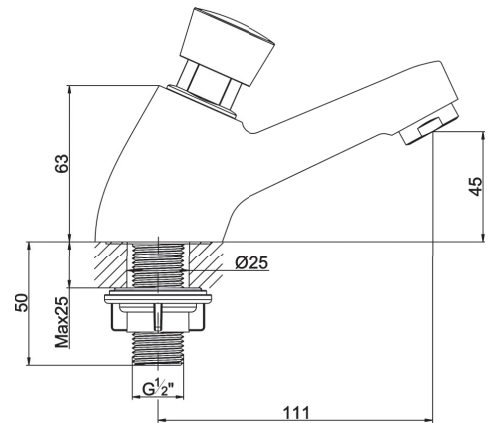

Rubinetto temporizzato
per lavabo

Temporized faucet
for wash basin

cod.	pz. x conf.	euro cad.
1379T20000	1	38,000