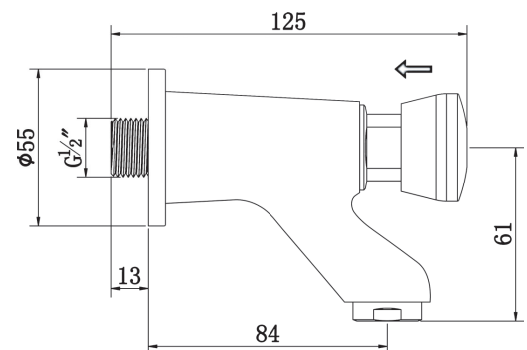

Rubinetto
temporizzato a muro
Wall temporized faucet

cod.	pz. x conf.	euro cad.
1379T30000	1	40,700