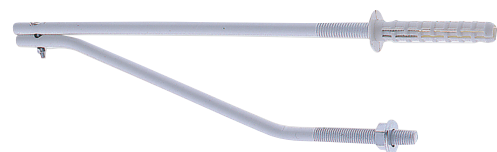

Serie 4 viti con tassello e boccola in nylon

4 screws set wc/bidet with nylon bush, dowels and brass nut

cod.	serie. x conf.	euro conf.
1131E00000	in ottone 25	4,300
1131EF0000	in acciaio trop. 80 mm 25	1,370
1131EF0090	in acciaio trop. 90 mm 25	1,870
1131A00000	in acciaio inox 25	3,700

cod.	cp. x conf.	euro cp.
1114PL0000	25	4,575

Viti zincate per fissaggio scaldabagno

Galvanized ironed bolts for fixing water heater

cod.	misura	cp. x conf.	euro cp.
1127000075	10 x 75 mm	50	1,400
1127000095	10 x 95 mm	50	1,500

Mensole cromate per lavandino

Zinc alloy chromed brackets for sink

cod.	cp. x conf.	euro cp.
1212F00000	10	5,388

Viti zincate per fissaggio WC sospesi

Galvanized iron bolts for under WC bowl bend

cod.	misura	cp. x conf.	euro cp.
3135/6FISS		10	3,600

Mensole verniciate nuovo tipo per fissaggio lavabo

New model varnished bracket for wash basin fixing

cod.	misura	cp. x conf.	euro cp.
1214NT0034	340 mm	1	20,730
1214NT0046	460 mm	1	23,426