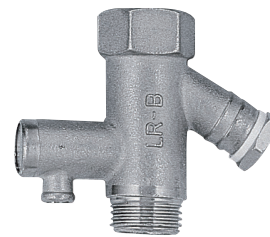

	cod.	misura	pz. x conf.	euro cad.
Valvola sicurezza per scaldabagno con leva MF	1412000MFD	1/2" ECO	10	4,100
	1412100MFD	1/2"	10	6,100
Security drain plug for water heater with lever MF	1412000MFF	3/4"	10	13,500

	cod.	misura	pz. x conf.	euro cad.
Valvola sicurezza per scaldabagno MF	141100000D	1/2" ECO	10	4,000
	141110000D	1/2"	10	4,800
Security drain plug for water heater MF				

	cod.	misura	pz. x conf.	euro cad.
Valvola per scaldabagno MF	1412TE0000	1/2"	10	12,200
Drain plug for water heater MF				

	cod.	misura	pz. x conf.	euro cad.
Valvola sicurezza ottone cromato "Plurima" MF	1412PLU000	1/2"	10	17,200
Chromed plated brass security drain plug "Plurima" MF				

	cod.	misura	pz. x conf.	euro cad.
Guarnizione in gomma per resistenza scaldabagno	1406000000	42 x 35,5 x 4 mm	100	0,239
	1405000000	53 x 42 x 4 mm	100	0,275
Rubber gasket for water heater resistance				