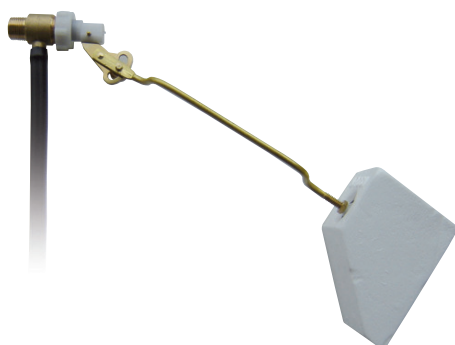

	cod.	misura	pz. x conf.	euro conf.
<b>Canotto prolungato eccentrico bianco</b> White excentric extended sleeve	1450-----	cm 24	5	48,452

	cod.	pz. x conf.	euro cad.
<b>Confezione rosone e boccola cromati</b> Packed chrome rosette and bushing	9033000000	1	12,062

	cod.	pz. x conf.	euro cad.
<b>Pulsante completo cassetta rame</b> Complete push button for copper cistern	9034000000	1	51,715

	cod.	pz. x conf.	euro cad.
<b>Confezione placca bianca</b> Packed white plate	9066000000	1	24,031

	cod.	pz. x conf.	euro cad.
<b>Pulsante completo cassetta 6/8</b> Complete push button for 6/8 cistern	9035000000	1	34,028

	cod.	pz. x conf.	euro cad.
<b>Valvola attacco laterale</b> Lateral connection valve	9114000000	1	26,420

	cod.	pz. x conf.	euro conf.
<b>Membrana a due fibre</b> Two fibers membrane	9002-----	10	23,619

	cod.	pz. x conf.	euro cad.
<b>Valvola completa attacco laterale</b>	915000000	1	42,847

Complete valve with lateral connection