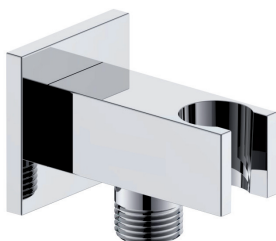

Pres a acqua cromata con rosetta

Chromed water connection with rosette

cod.	misura	pz. x conf.	euro cad.
1384000000	M 1/2" x M 1/2" ottone	20	3,600
1384X00000	M 1/2" x M 1/2" zama	20	2,300

Pres a acqua in ottone cromato con rosetta

Chrome plated brass water connection with rosette

cod.	misura	pz. x conf.	euro cad.
1384L00000	M 1/2" x M 1/2"	10	4,200

Pres a acqua in ottone cromato

Chrome plated brass water connection

cod.	misura	pz. x conf.	euro cad.
1384QUADRO	M 1/2" x M 1/2"	10	19,700

Pres a acqua in ottone cromato

Chrome plated brass water connection

cod.	misura	pz. x conf.	euro cad.
1384Q00000	M 1/2" x M 1/2"	10	18,800

Pres a acqua in ottone cromato con supporto doccia

Chrome plated brass water connection with shower holder

cod.	misura	pz. x conf.	euro cad.
1384QUADR1	M 1/2" x M 1/2"	10	27,500

Pres a acqua in ottone cromato con supporto doccia

Chrome plated brass water connection with shower holder

cod.	misura	pz. x conf.	euro cad.
1384Q00001	M 1/2" x M 1/2"	10	19,000