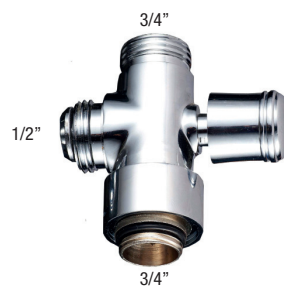

Deviatore cromato
KING

cod.	pz. x conf.	euro cad.
KINGDEV000	10	14,000

KING deviator chrome plated