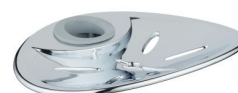

Saliscendi tipo	cod.	pz. x conf.	euro cad.
K1 - K3 - K4 - K5	KCUR----- Ø 25	10	5,100

P3 - MOMI

K1 - K3 - K4 - K5 - P3 - MOMI sliding rail type

Cursore colonna KING ø 22 mm ABS cromato	cod.	pz. x conf.	euro cad.
KING shower set sliding holder ø 22 mm ABS chromed	KINGCUR000	10	7,000

KING shower set sliding holder ø 22 mm ABS chromed

Portasapone ø 22 mm ABS cromato PRINCE	cod.	pz. x conf.	euro cad.
PRINCE soap holder ø 22 mm ABS chromed	PSAP000000	10	4,900

PRINCE soap holder ø 22 mm ABS chromed