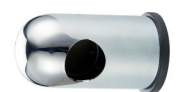

cod.		pz. x conf.	euro cp
Coppia supporti colonna ELLA - ELIKA Ø 22 mm ABS cromato	ELSUP00000		10	11,200

ELLA - ELIKA sliding rail Ø 22 mm couple supports ABS chromed